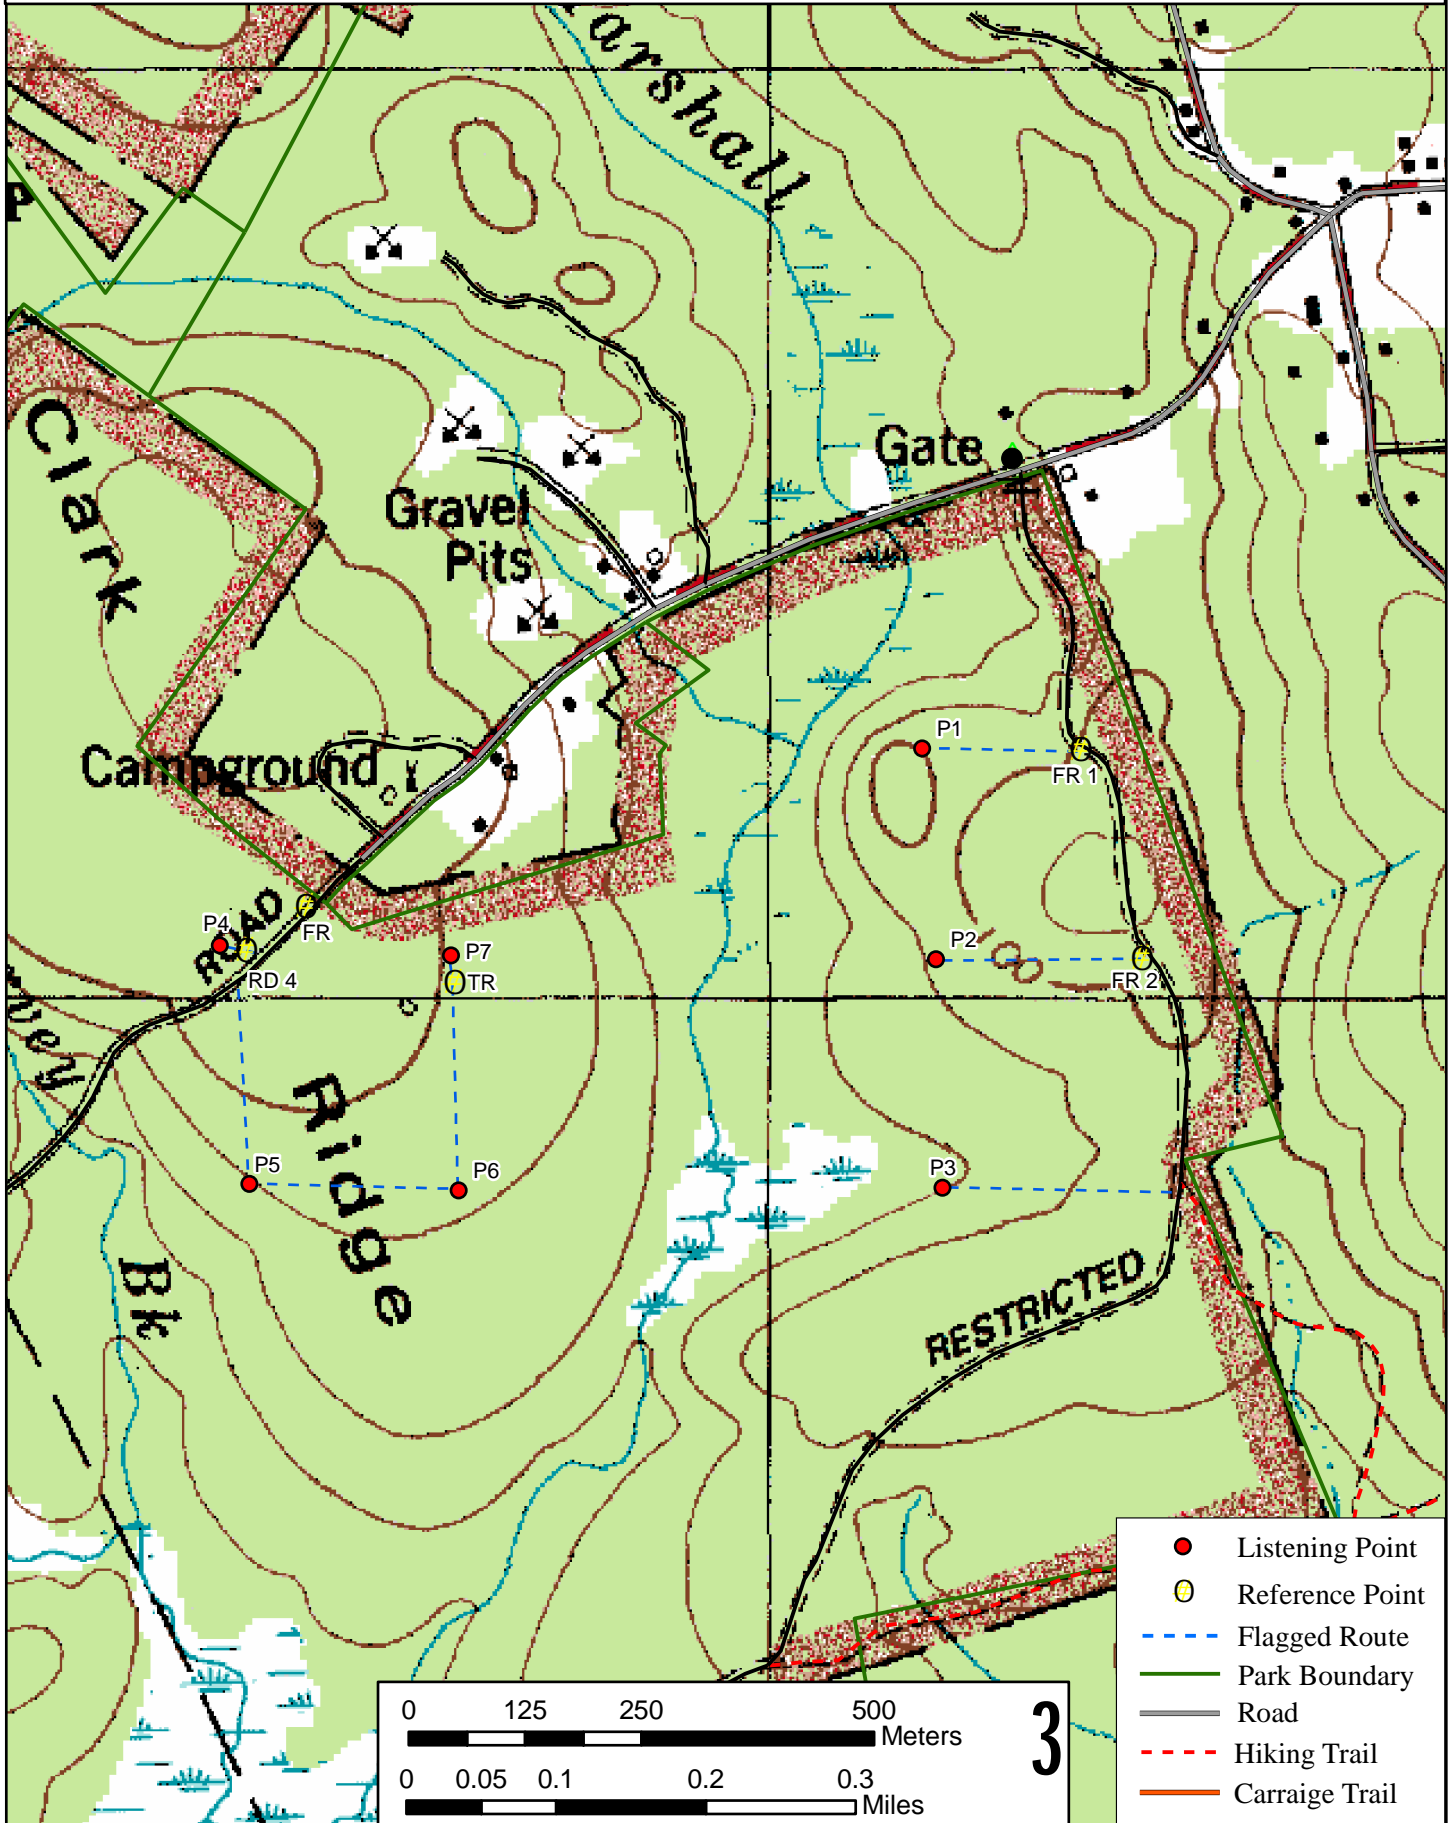

# NETN Bird Monitoring Site: Seal Cove Road- East

- Listening Point
- Reference Point
- - - Flagged Route
- Park Boundary
- Road
- - - Hiking Trail
- Carriage Trail